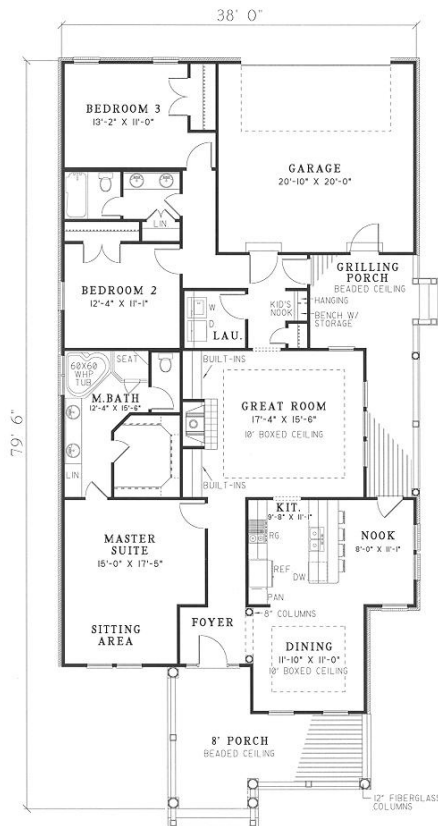

338 Windstone
Total living: 1848 | First floor: 1848

Pinnacle Builders™ Western North Carolina | PO Box 641 | Horse Shoe, NC 28742
828.890.2005 | jparker@pinnaclebuildersusa.com