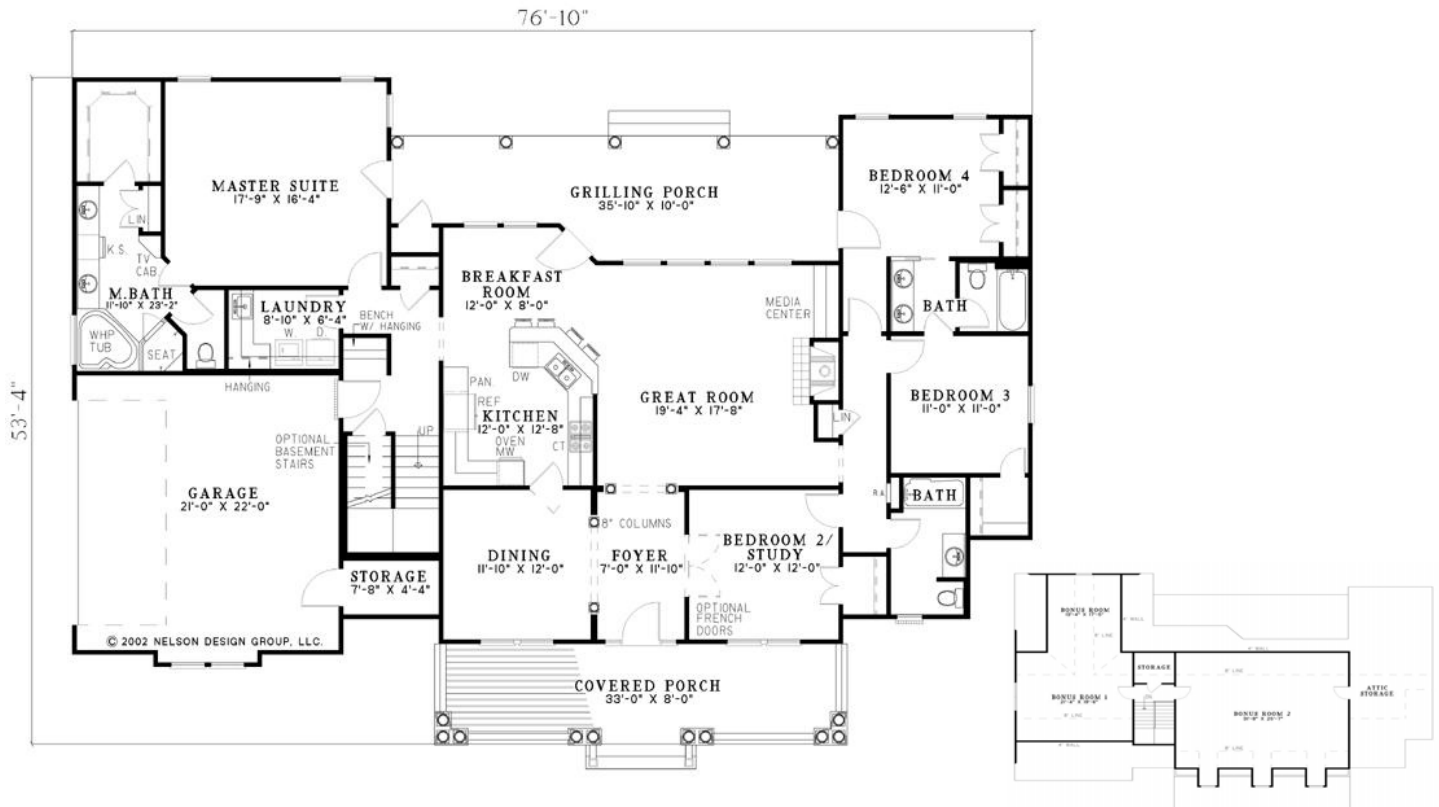

## 646 Quail Drive

Total living: 2373 | First floor: 2373 | Bonus room: 776

Pinnacle Builders™ Western North Carolina | PO Box 641 | Horse Shoe, NC 28742  
 828.890.2005 | [jparker@pinnaclebuildersusa.com](mailto:jparker@pinnaclebuildersusa.com)